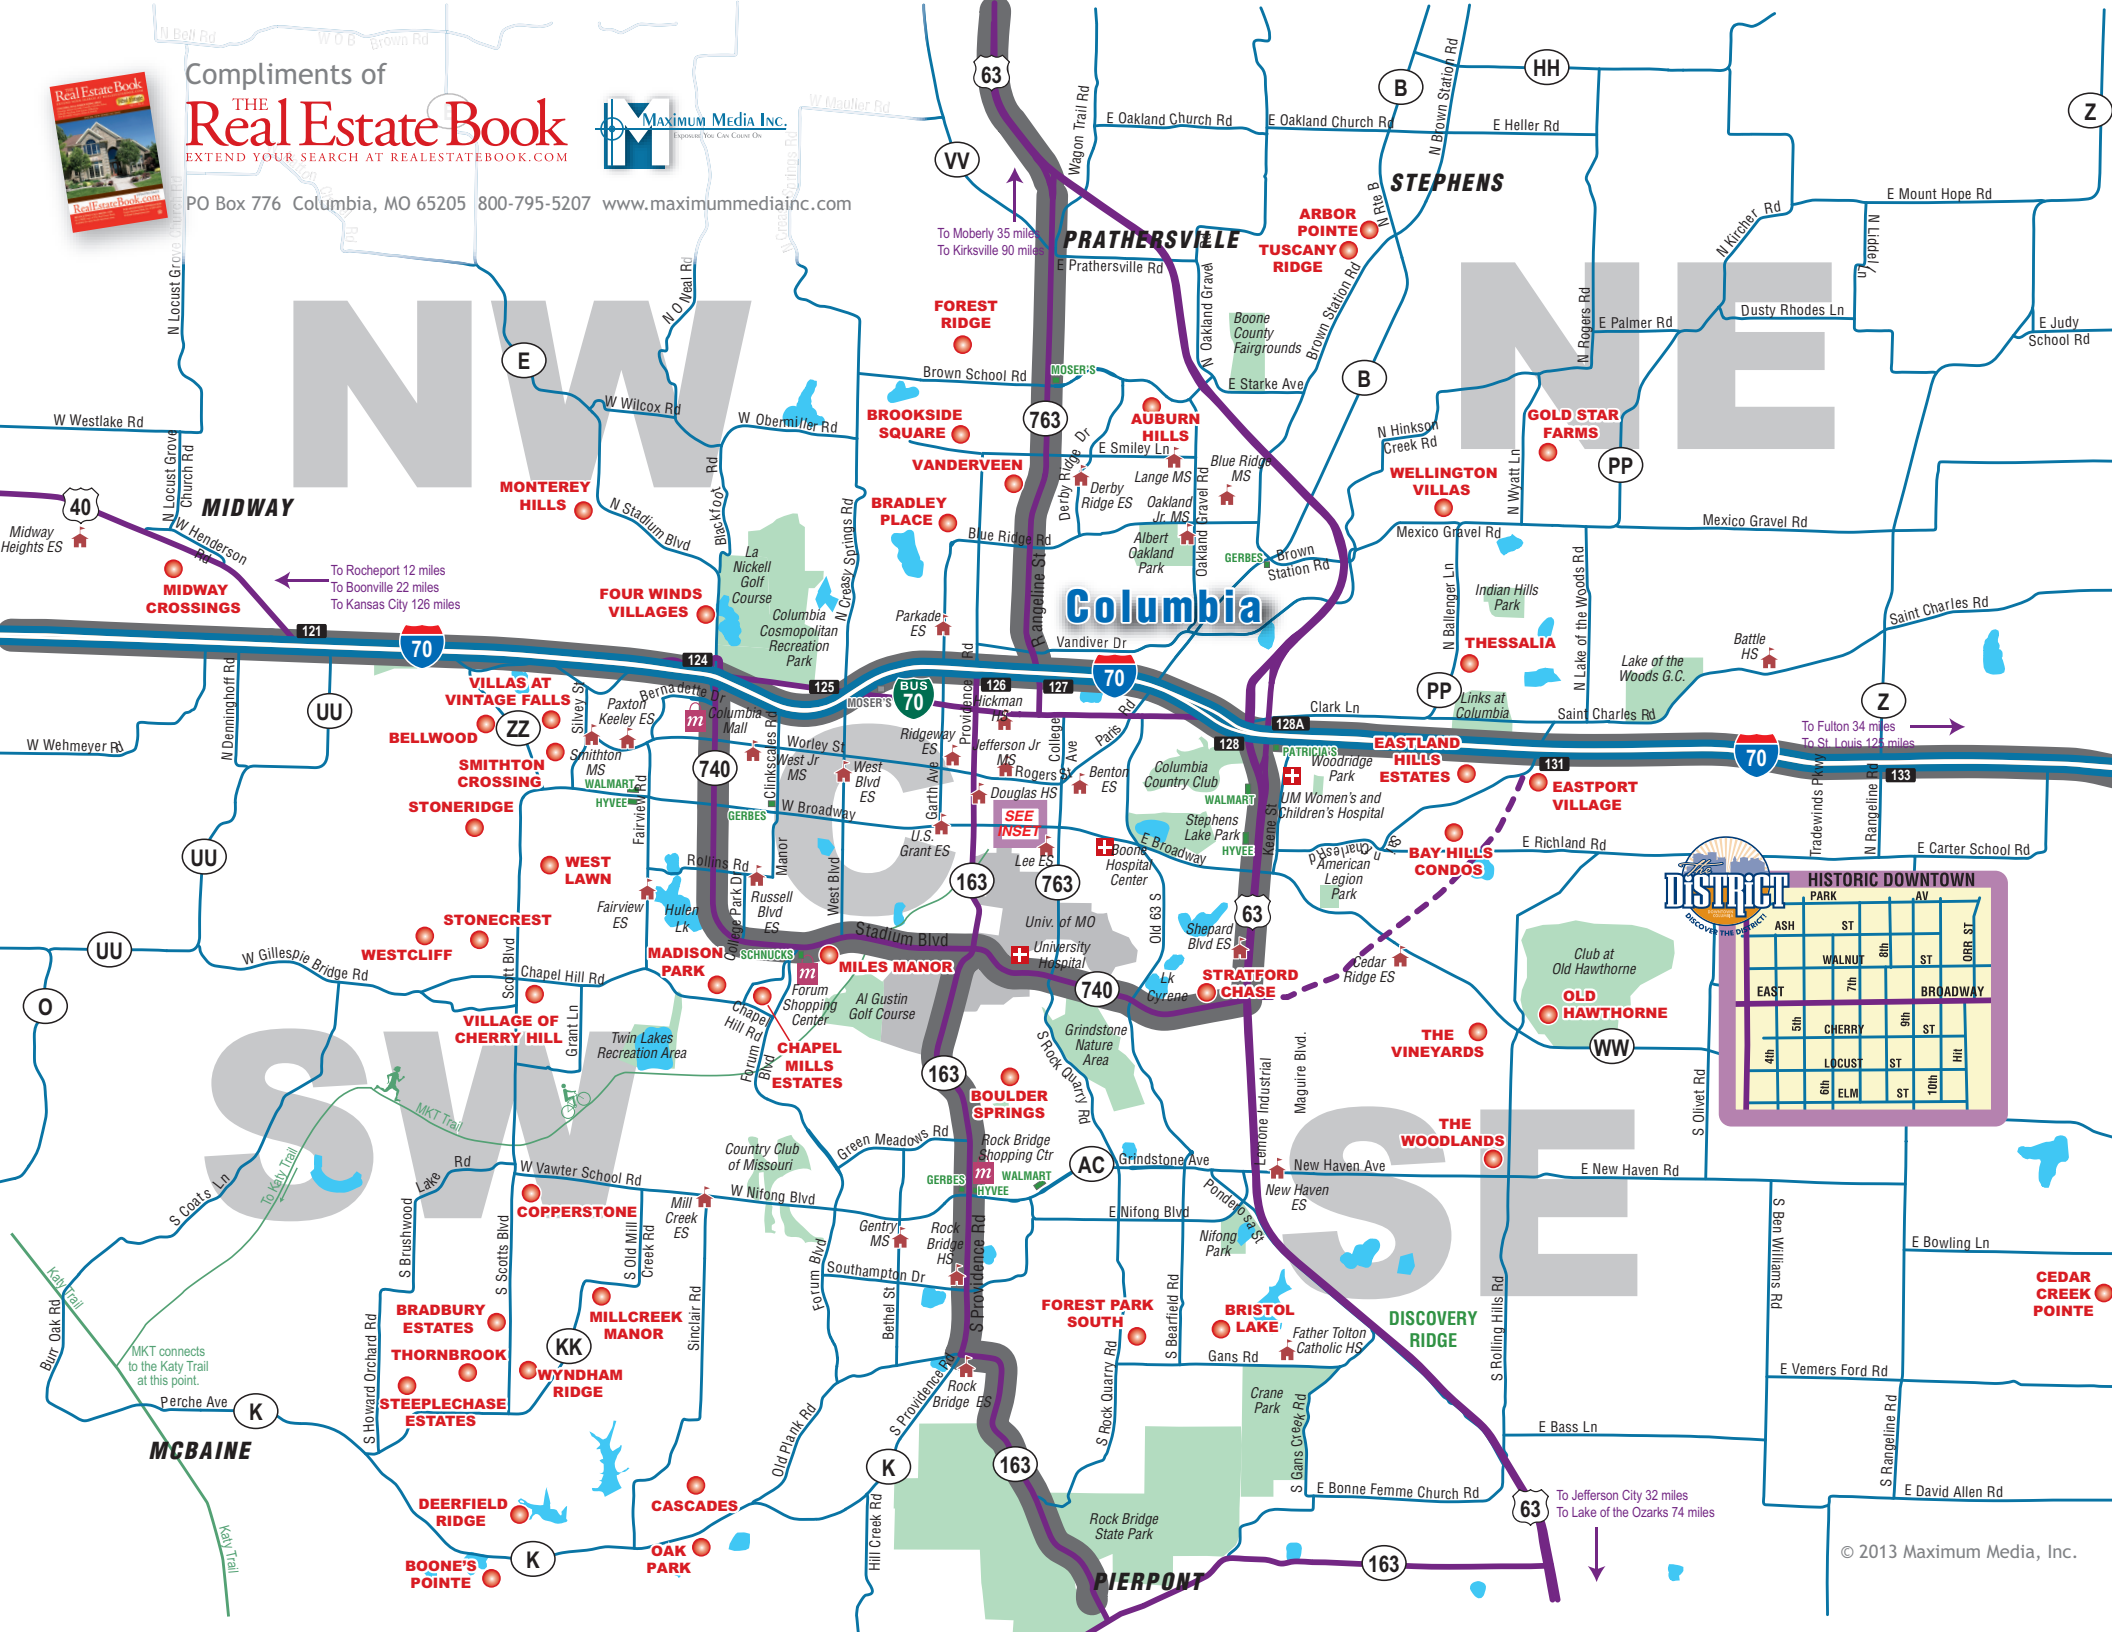

Compliments of  
**THE Real Estate Book**

EXTEND YOUR SEARCH AT REALESTATEBOOK.COM

PO Box 776 Columbia, MO 65205 800-795-5207 www.maximummediainc.com

**DISTRICT**  
Discover the District

PARK		AV	
ASH	ST	8th	ST
WALNUT		7th	BROADWAY
EAST	5th	6th	ST
CHERRY		9th	HIT
4th	ST	10th	ST
LOCUST		CORP. ST	
6th	ELM	ST	