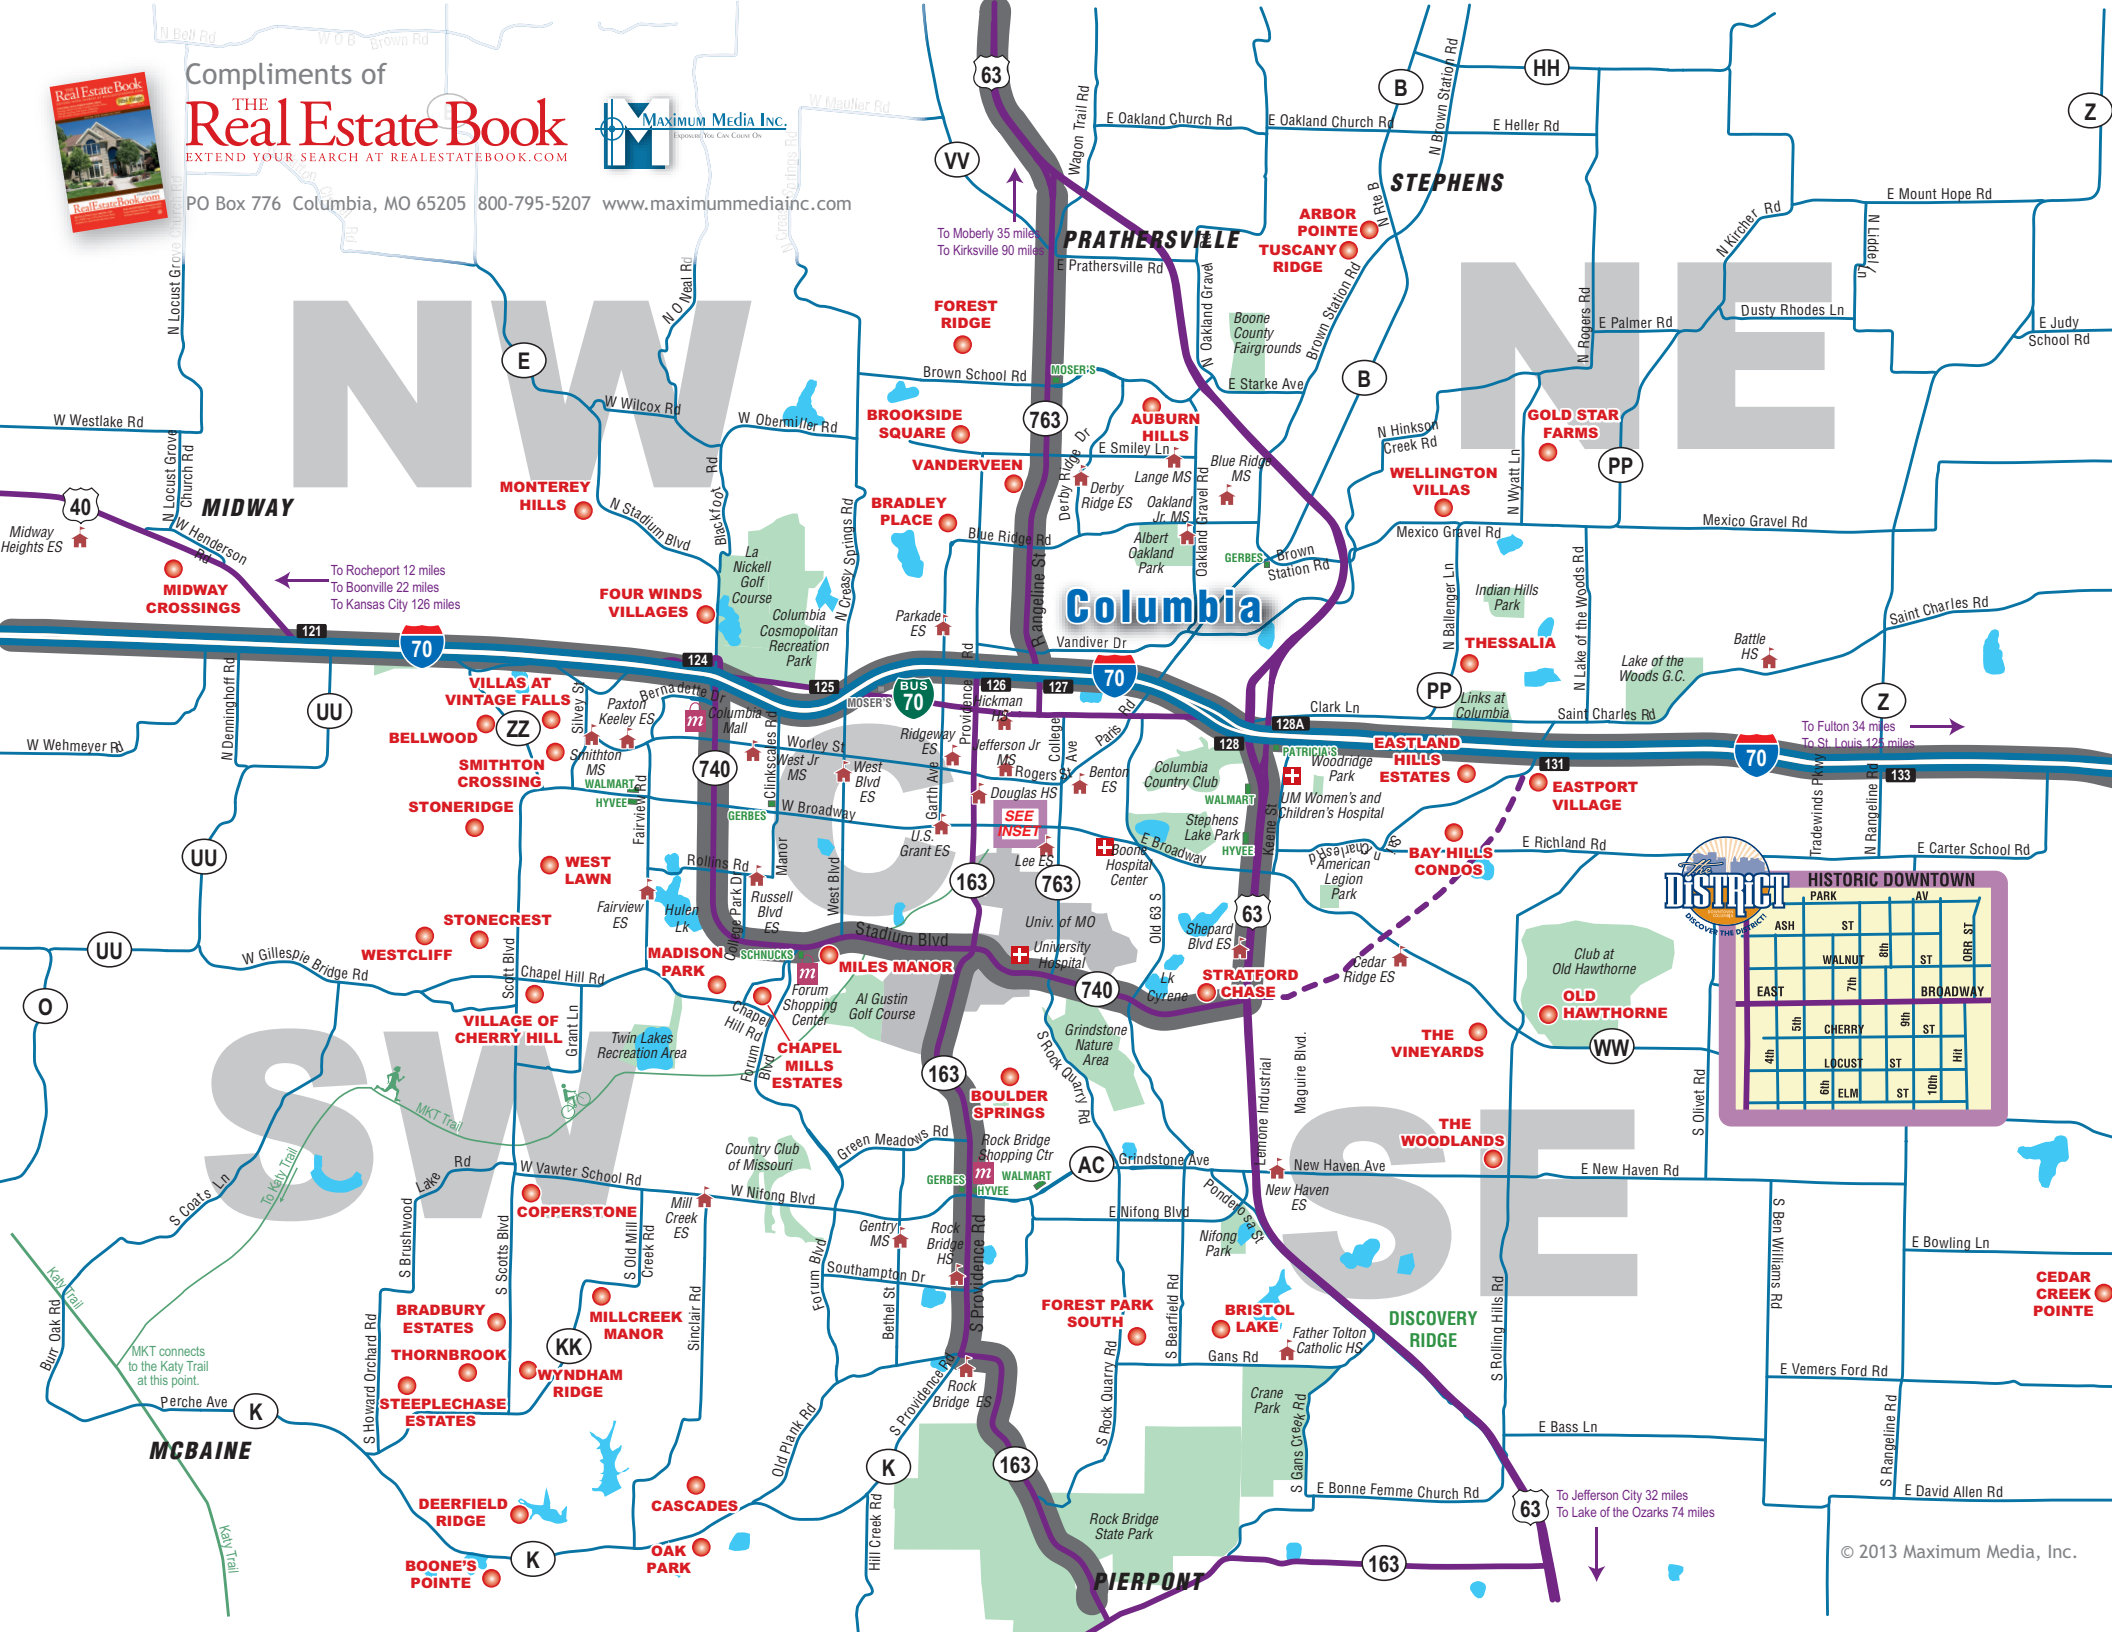

Compliments of
THE Real Estate Book

EXTEND YOUR SEARCH AT REALESTATEBOOK.COM

PO Box 776 Columbia, MO 65205 800-795-5207 www.maximummediainc.com

DISTRICT
Discover the District

PARK		AV	
ASH	ST	8th	ST
WALNUT		7th	BROADWAY
EAST	5th	6th	ST
CHERRY		9th	HIT
4th	ST	10th	ST
LOCUST		CORP. ST	
6th	ELM	ST	